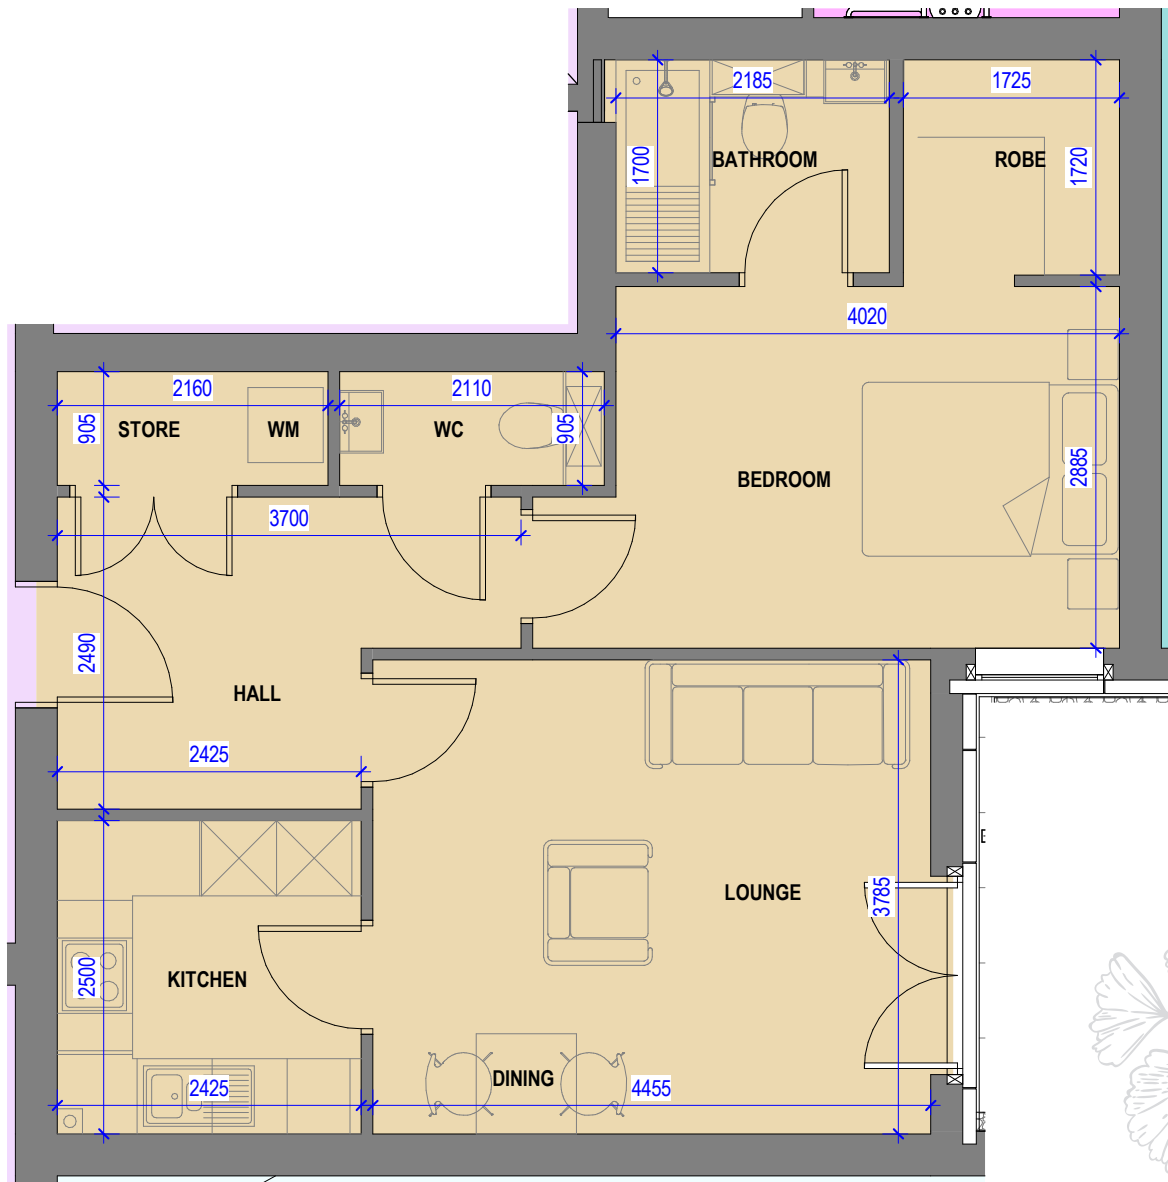

Burghley
RETIREMENT

Type 7 - 1 Bedroom Apartment

1:50

Area	Kitchen Type	Count
56.5 M ²	KT03	1