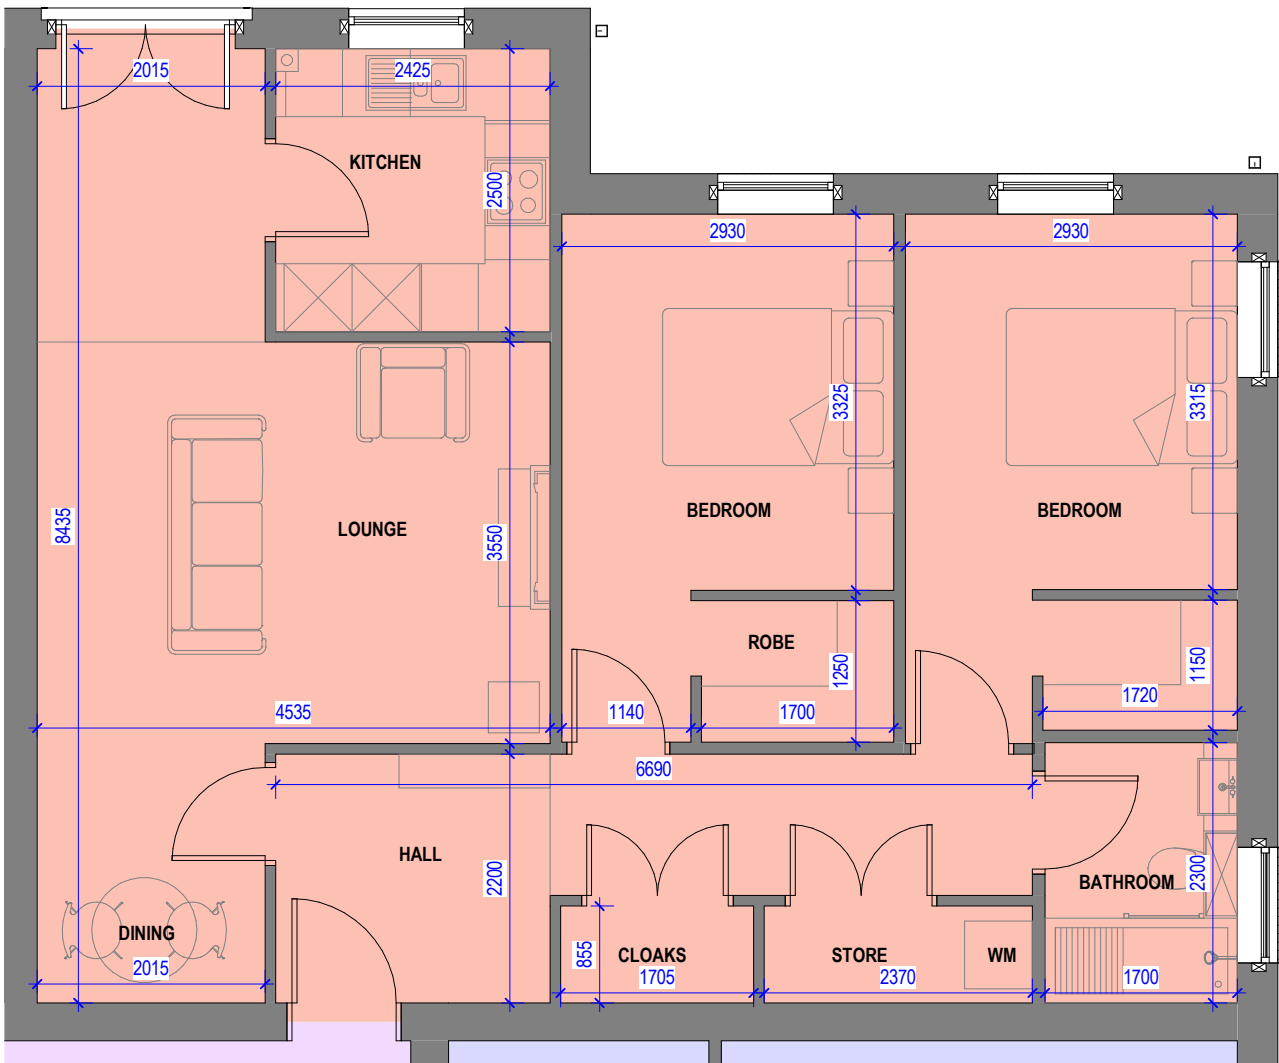

Burghley
RETIREMENT

Type 6 - 2 Bedroom Apartment

1:50

Area	Kitchen Type	Count
80.5 M ²	KT01	3