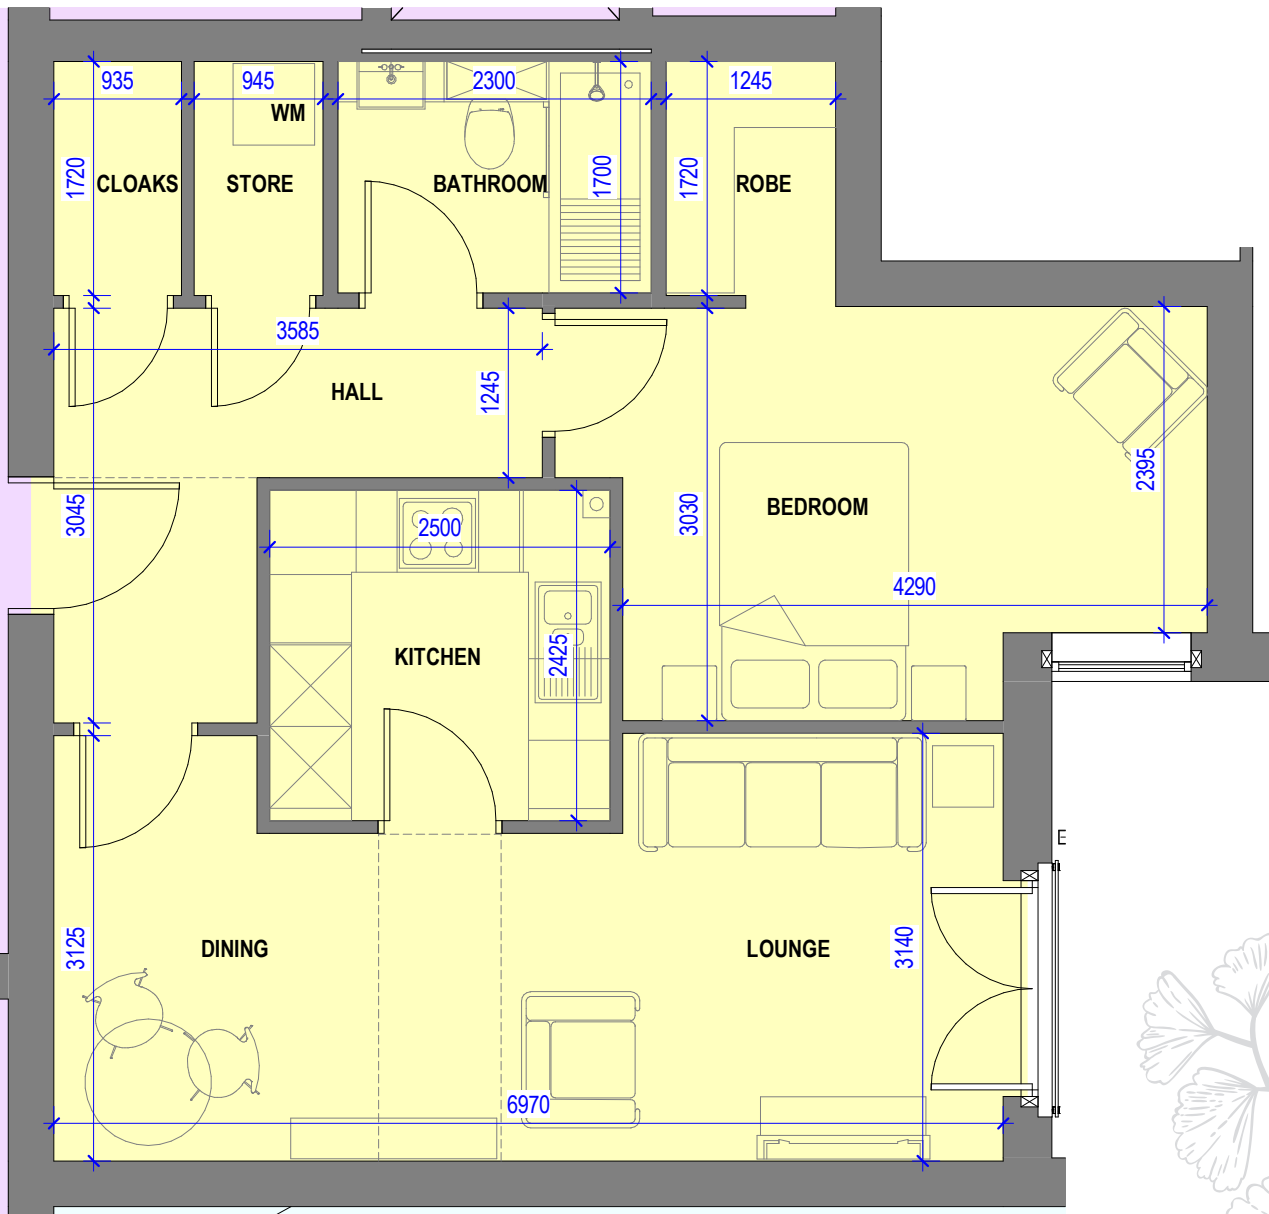

Burghley
RETIREMENT

Type 5 - 1 Bedroom Apartment

1:50

Area	Kitchen Type	Count
57.5 M ²	KT03	2