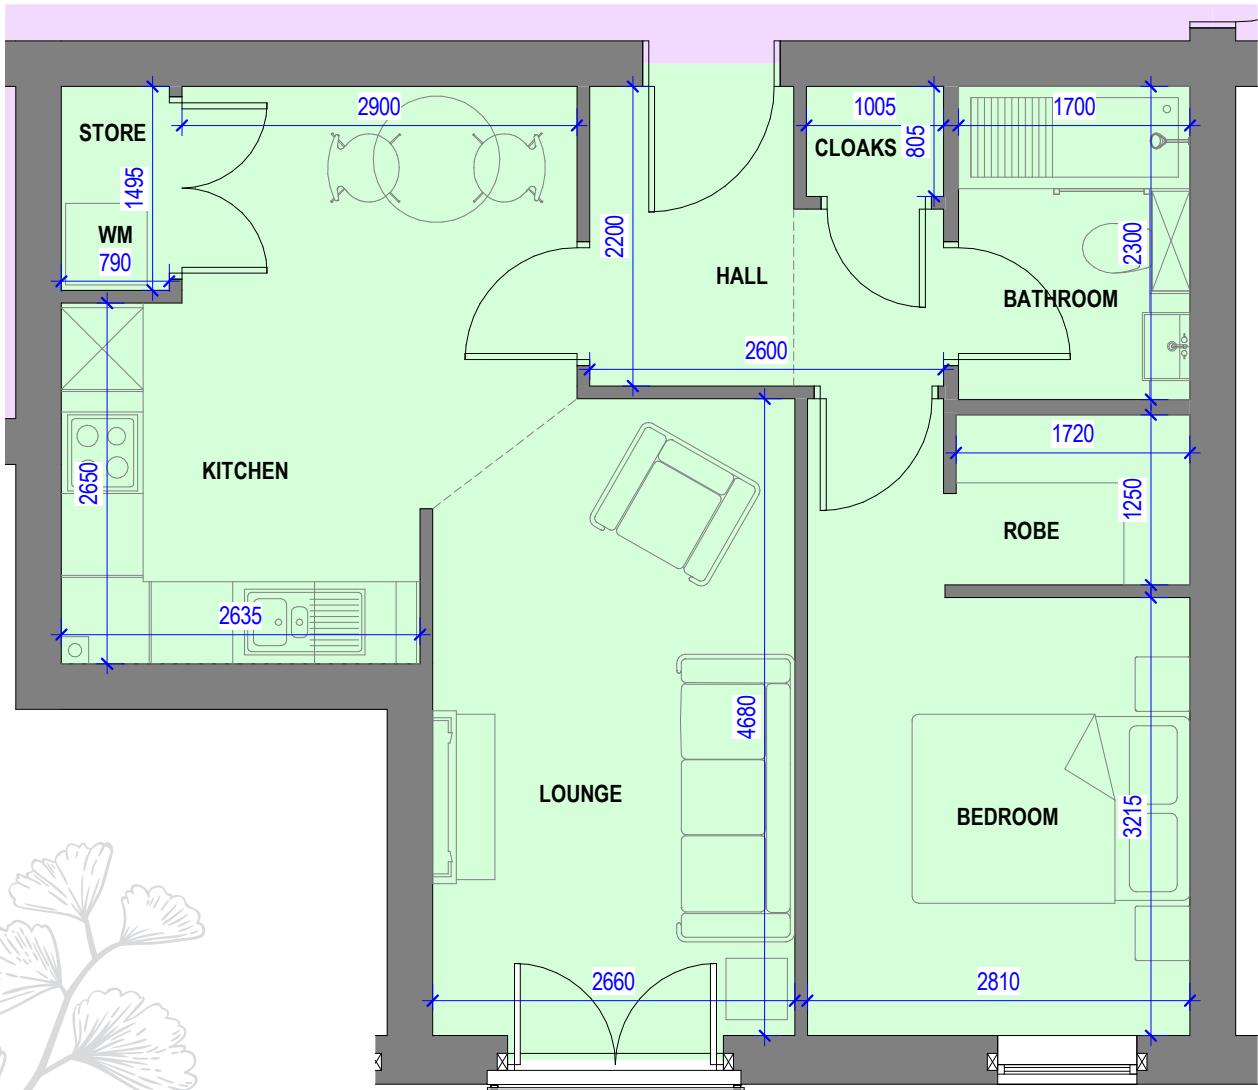

Burghley
RETIREMENT

Type 4 - 1 Bedroom Apartment

1:50

Area	Kitchen Type	Count
50 M ²	KT02	2