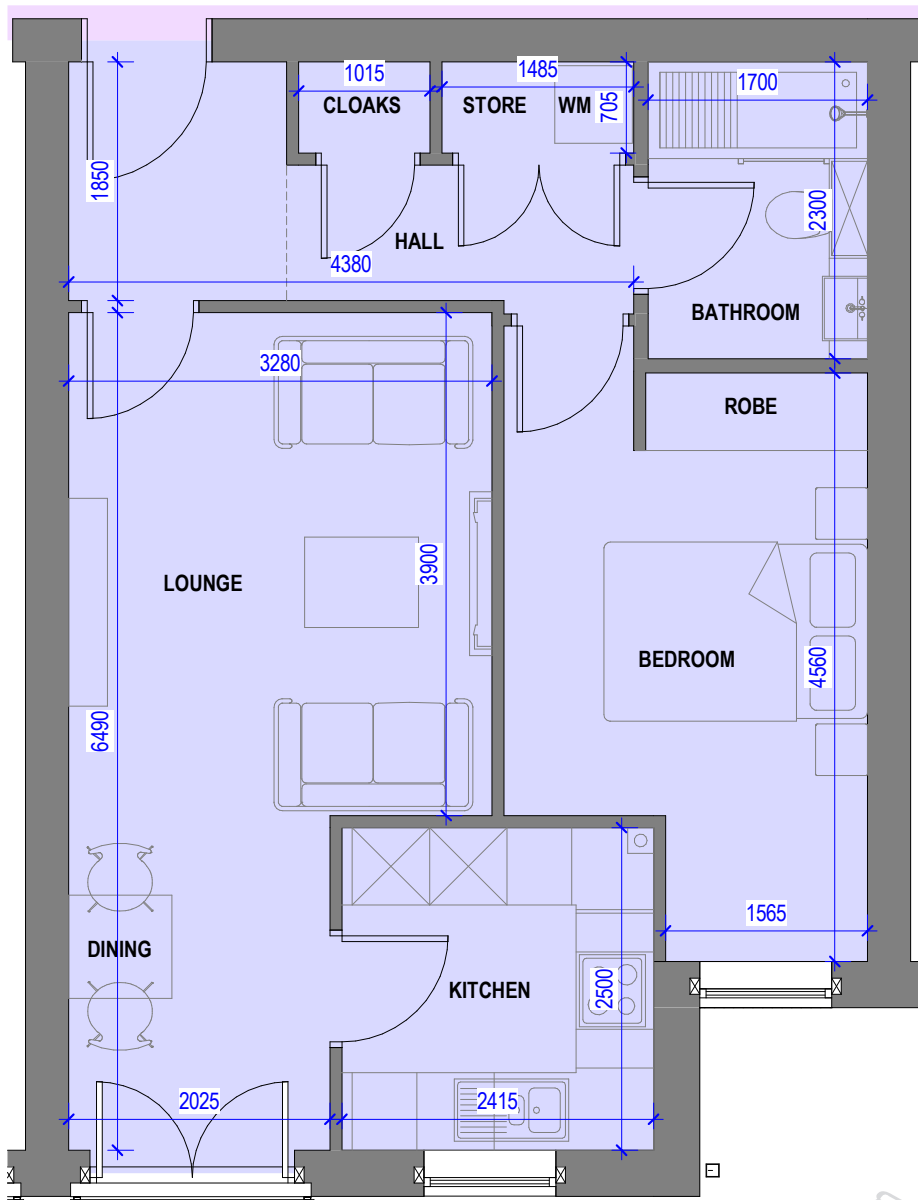

Burghley
RETIREMENT

Type 3 - 1 Bedroom Apartment

1:50

Area	Kitchen Type	Count
49.5 M ²	KT03	28