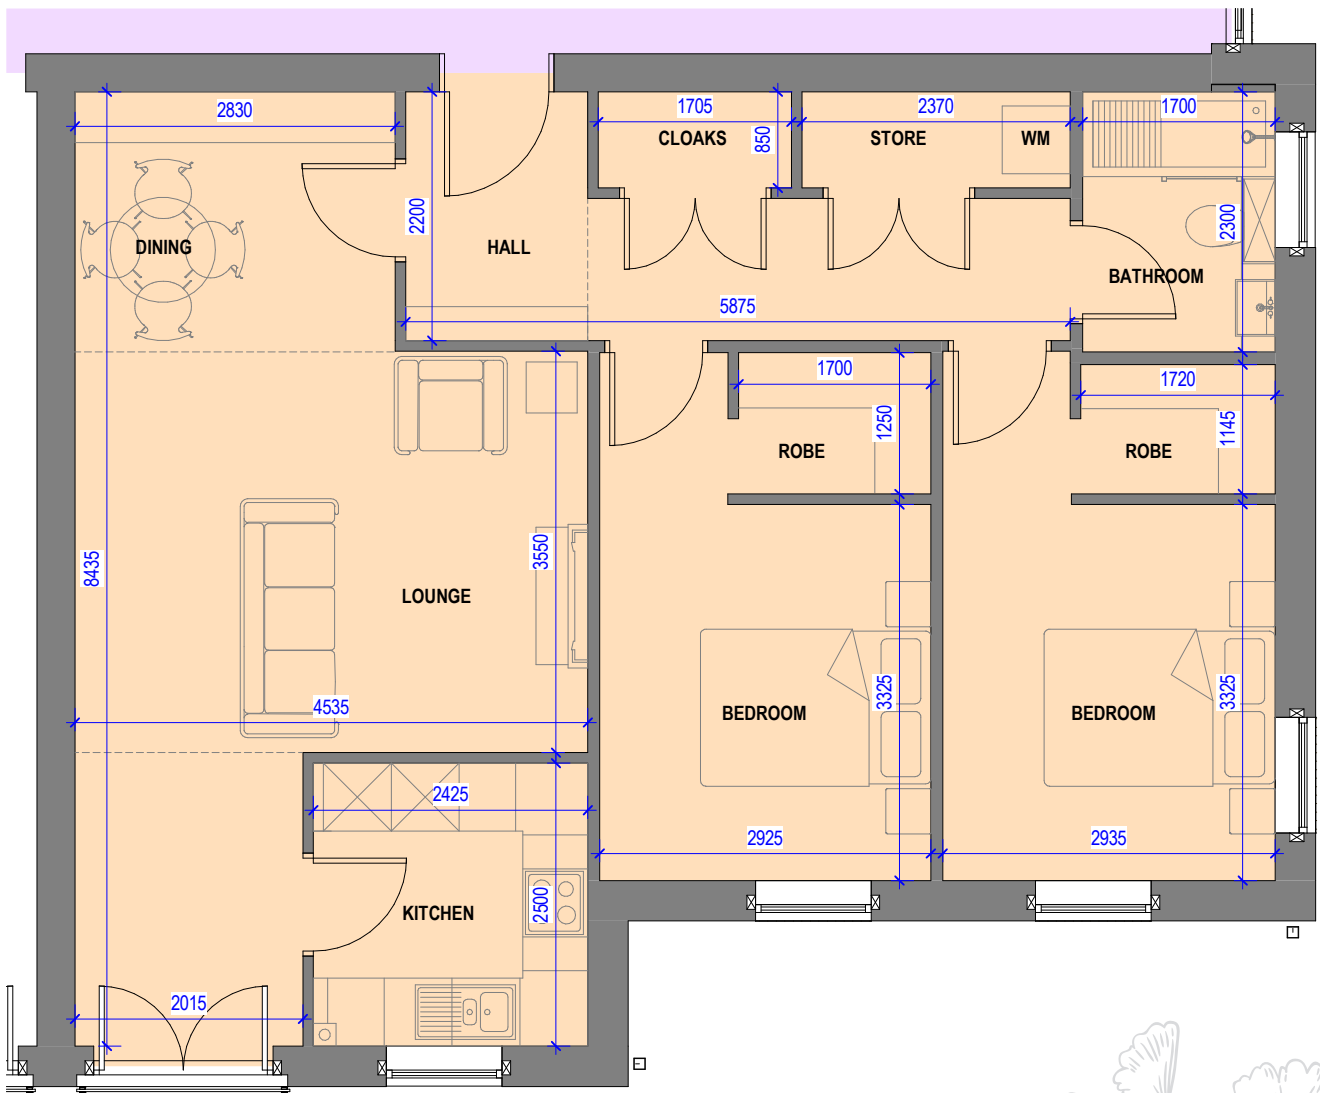

Burghley
RETIREMENT

Type 1 - 2 Bedroom Apartment

1:50

Area	Kitchen Type	Count
80.5 M ²	KT03	9